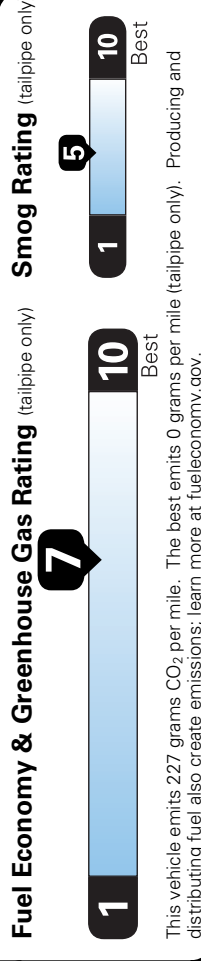

2024 MIRAGE ES CVT
5-DOOR HATCHBACK
GRAPHITE GRAY METALLIC / BLACK

1.2L DOHC 3CYL MIVEC
CONTINUOUSLY VARIABLE TRANSMISSION
50-STATE EMISSIONS STANDARD

- Mechanical Features**
- 1.2L MIVEC DOHC 3-cylinder
 - Electric power steering
 - Front MacPherson strut suspension with stabilizer bar
 - Rear torsion beam suspension
 - Front-Wheel Drive (FWD)
- Exterior Features**
- Halogen headlights
 - LED tail lights
 - 14-inch steel wheels with wheel covers
 - 165/65R14 all-season tires
 - Temporary spare tire

Additional Equipment

Floor Mats (Carpet) \$175.00

Total Additional Equipment: MSRP*: \$16,695.00
Subtotal: \$175.00
Destination/Handling: \$16,870.00
Total MSRP*: \$1,145.00
*MSRP (Manufacturer's Suggested Retail Price)

EPA DOT Fuel Economy and Environment Gasoline Vehicle

Fuel Economy
39 MPG
 combined city/hwy
36 city
43 highway
 2.6 gallons per 100 miles

Compact Cars range from 18 to 83 MPG.
 The best vehicle rates 140 MPGe.

You save \$2,750
 in fuel costs
 over 5 years
 compared to the
 average new vehicle.

Annual fuel cost
\$1,400

This vehicle emits 227 grams CO₂ per mile. The best emits 0 grams per mile (tailpipe only). Producing and distributing fuel also create emissions; learn more at fueleconomy.gov.